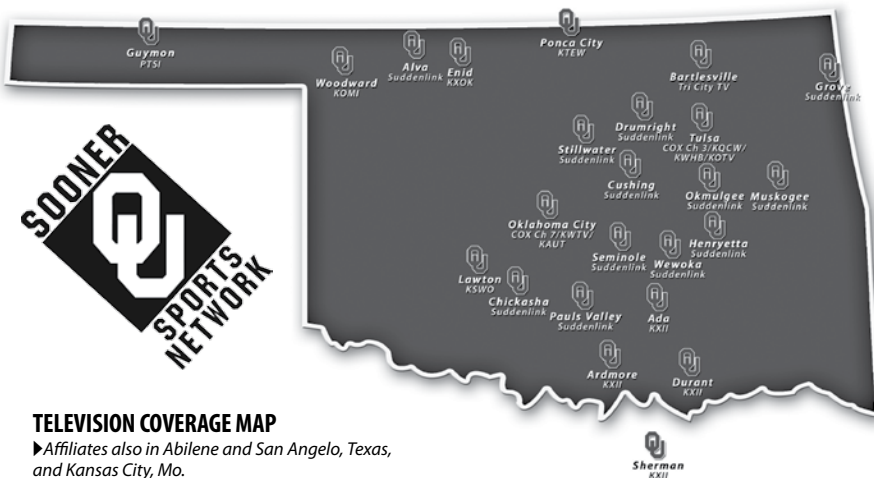

TELEVISION COVERAGE MAP

►Affiliates also in Abilene and San Angelo, Texas, and Kansas City, Mo.