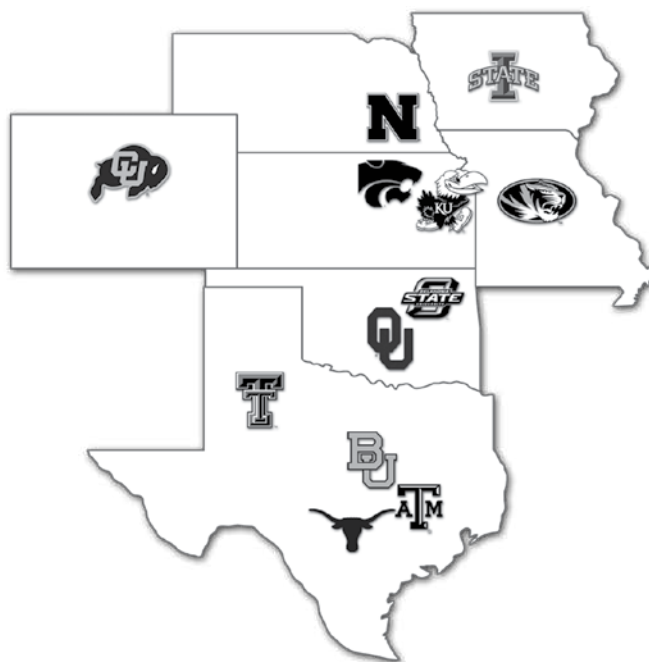

The Big 12 can boast of other stories that combine on- and off-the-field success. Patience Knight (Texas Tech) was the recipient of the Honda Inspiration Award in 2008, given to an outstanding female college athlete who overcomes adversity to excel in her sport. She was diagnosed with a cancerous tumor in 2007, but rebounded to win All-America honors at the 2008 NCAA Indoor Track & Field Championships.

The Big 12 sponsors 21 sports. Men's squads include baseball, basketball, cross country, football, golf, indoor track and field, outdoor track and field, swimming and diving, tennis and wrestling. Women's teams are fielded in basketball, cross country, golf, gymnastics, indoor track and field, outdoor track and field, soccer, softball, swimming, tennis and volleyball.

The conference is made up of 12 institutions that have shared many traditional rivalries throughout their histories. Member schools include — Baylor University, University of Colorado, Iowa State University, University of Kansas, Kansas State University, University of Missouri, University of Nebraska, University of Oklahoma, Oklahoma State University, University of Texas, Texas A&M University and Texas Tech University.

The institutions created a league that encompasses seven states, over 45 million people and television households in 18 of the top 100 markets within its geographic footprint.

DAN BEEBE
Commissioner