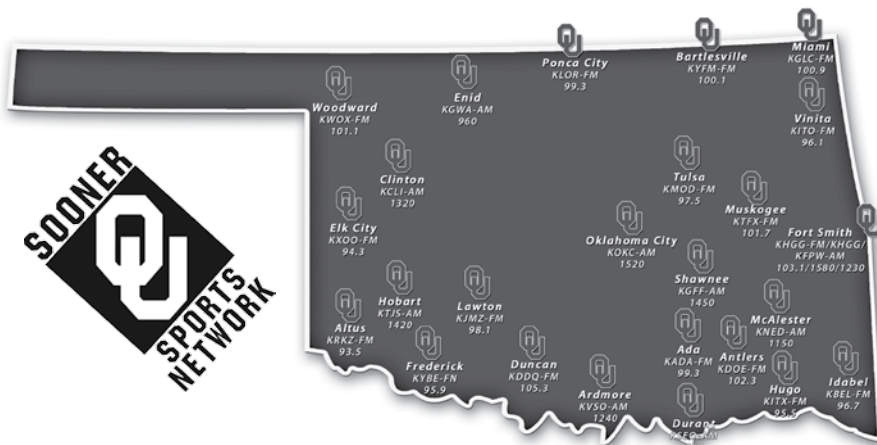

"SOONER SPORTS TALK"

Each Thursday throughout the season, "Sooner Sports Talk" provides fans across the state the opportunity to talk OU basketball with head coach Jeff Capel. The statewide broadcasts air from 7:05-8 p.m. on the Sooner Radio Network.