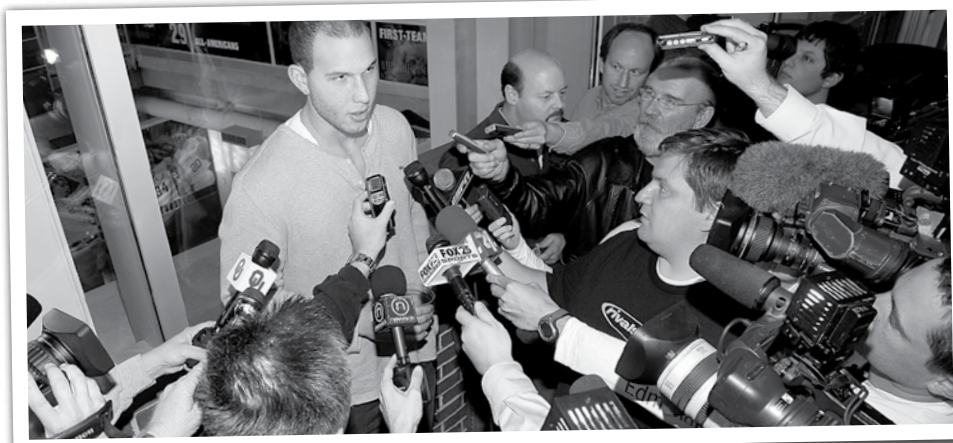

Chris Lincoln, Sports Director
(clincoln@ktul.com)
P.O. Box 8
Tulsa, OK 74101
Phone: (918) 446-3351
Fax: (918) 445-9359

KOKI (FOX Channel 23)

Steve Layman, Sports Director
(slayman@fox23.com)
2625 South Memorial
Tulsa, OK 74129
Phone: (918) 388-5264
Fax: (918) 388-0516

▶ RADIO

Sooner Network

To reach the Sooner Network broadcasters, use the following E-mail addresses and phone numbers:

Bob Barry, Sr. (play-by-play)

bbarry@cox.net
(405) 321-2079

Mike Houck (color analyst)

mhock@ou.edu
(405) 325-8227

KOKC (1520 AM — Network Flagship)

Randy Renner, Sports Producer
(rrenner@kokcradio.com)
P.O. Box 14818
Oklahoma City, OK 73113
Phone: (405) 475-7020

KNTL/WWLS (98.1 FM/640 AM)

WKY (JOX 930 AM)

Randy Heitz, Sports Director
(randy.heiz@citcomm.com)
4045 NW 64th, Suite 600
Oklahoma City, OK 73116
Phone: (405) 858-6112
Fax: (405) 848-1497

KREF (1400 AM)

(kref@coxinet.net)
2020 Alameda
Norman, OK 73071
Phone: (405) 321-1400
Fax: (405) 321-6820

▶ CAMPUS SERVICES

SoonerVision

Brandon Meier, Executive Director of
Video Production
(bmeier@ou.edu)
Dan Cavanaugh, Director of Athletics
Broadcasting
(dcavanaugh@ou.edu)
180 W. Brooks St.
Norman, OK 73019
Phone: (405) 325-8875

**Film, Video and Broadcast
Production Services**

Chris Turner, Director
(cturner@ou.edu)
1704 Asp Ave.
Forum Building, Room C147
Norman, OK 73072
Phone: (405) 325-6888
Direct: (405) 325-1618
Cell: (405) 204-8602