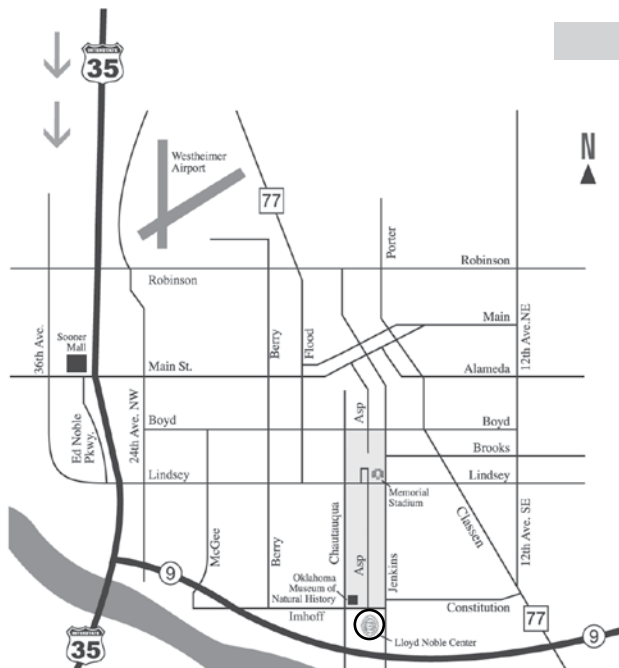

NORMAN HOTEL INFORMATION

Courtyard by Marriott	770 Copperfield Dr.	(405) 701-8900
Embassy Suites	2501 Conference Dr.	(405) 364-8040
Fairfield Inn	301 Norman Center Court	(405) 447-1661
Hampton Inn	309 Norman Center Court	(405) 366-2100
Hilton Garden Inn	700 Copperfield Dr.	(405) 579-0100

Holiday Inn	1000 N. Interstate Dr.	(405) 364-2882
La Quinta	930 Ed Noble Dr.	(405) 579-4000
Residence Inn by Marriott	2681 Jefferson St.	(405) 366-0900
Sooner Hotel & Suites	300 Kellogg Dr.	(405) 329-2270
Sooner Legends Inn & Suites	1200 24th Ave. SW	(405) 701-8100